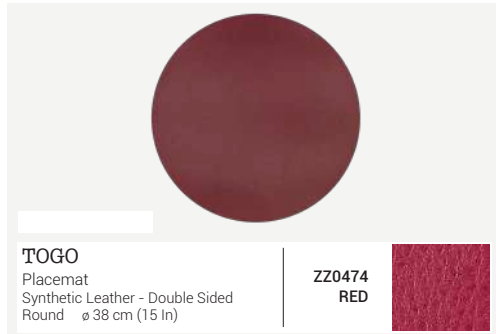

TOGO
Placemat
Synthetic Leather - Double Sided
Round ø 38 cm (15 In)

TOGO
Placemat
Synthetic Leather - Double Sided
Stone 43x32 cm (17x13 In)

TOGO
Placemat
Synthetic Leather - Double Sided
Round ø 38 cm (15 In)

**ZZ0474
RED**