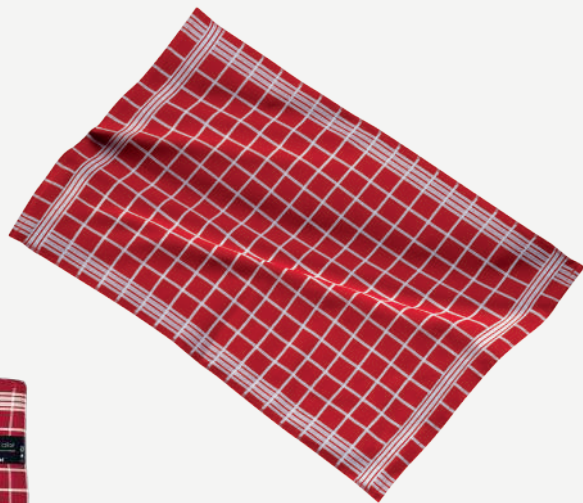

ROSEGOLD

BROWN

GREY

BLACK

CHECKMATE COLOR

Kitchen Towel Set of 3
Premium Cotton
50x70 cm (19x27 in)

ZZ0324

LIME