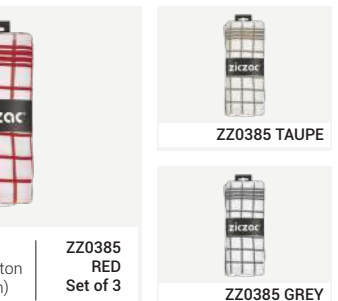

PRO Sleeve-In
20x22 cm (8x9 In) | ZZ0371
GREY

PRO TOWEL
50/50 Linen Cotton
55x75 cm (22x30 In) | ZZ0386
RED
Set of 2

ZZ0386 TAUPE

ZZ0386 GREY

PRO TOWEL
100% Premium Cotton
55x75 cm (22x30 In) | ZZ0385
RED
Set of 3

ZZ0385 TAUPE

ZZ0385 GREY

with neoprene

 <p>ZZ0282 MACAW GREEN STRIPES Professional Gloves Cotton - Neoprene backing 18x31 cm (7x12 in)</p>	 <p>ZZ0283 MACAW GREEN Professional Pot Holder Cotton - Neoprene backing 18x25 cm (7x10 in)</p>	 <p>ZZ0282 RED STRIPES Professional Gloves Cotton - Neoprene backing 18x31 cm (7x12 in)</p>	 <p>ZZ0283 RED Professional Pot Holder Cotton - Neoprene backing 18x25 cm (7x10 in)</p>
 <p>ZZ0283 AQUA Professional Pot Holder Cotton - Neoprene backing 18x25 cm (7x10 in)</p>	 <p>ZZ0282 TAUPE STRIPES Professional Gloves Cotton - Neoprene backing 18x31 cm (7x12 in)</p>	 <p>ZZ0282 ROSEGOLD STRIPES Professional Gloves Cotton - Neoprene backing 18x31 cm (7x12 in)</p>	 <p>ZZ0283 ROSEGOLD Professional Pot Holder Cotton - Neoprene backing 18x25 cm (7x10 in)</p>
 <p>ZZ0282 GREY STRIPES Professional Gloves Cotton - Neoprene backing 18x31 cm (7x12 in)</p>	 <p>ZZ0283 GREY Professional Pot Holder Cotton - Neoprene backing 18x25 cm (7x10 in)</p>	 <p>ZZ0282 DIESTA STRIPES Professional Gloves Cotton - Neoprene backing 18x31 cm (7x12 in)</p>	 <p>ZZ0282 BLACK STRIPES Professional Gloves Cotton - Neoprene backing 18x31 cm (7x12 in)</p>