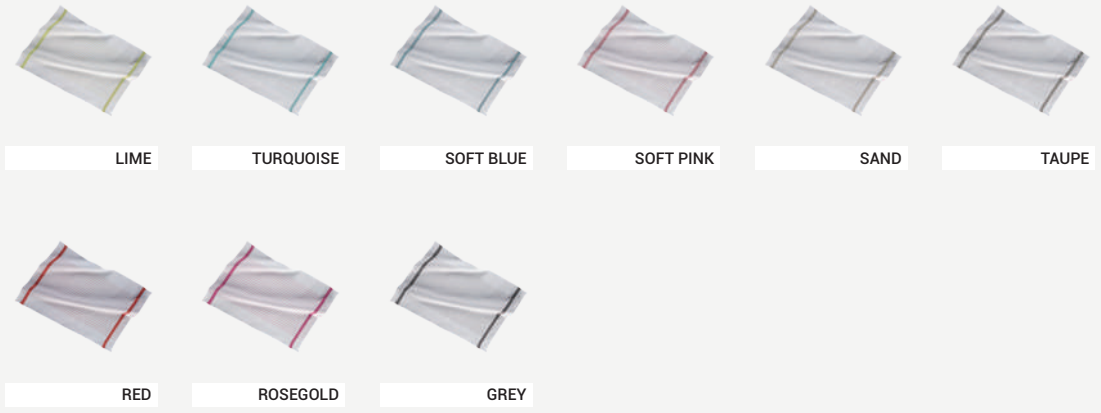

LIME   TURQUOISE   SOFT BLUE   SOFT PINK   SAND   TAUPE

RED   ROSEGOLD   GREY

STRIPE WHITE
Kitchen Towel Set of 3
Premium Cotton
50x70 cm (19x27 In)

ZZ0321