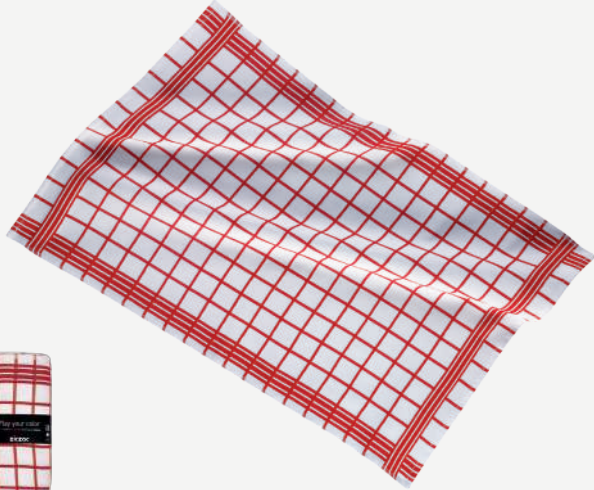

ZZ0321

LIME TURQUOISE SOFT PINK SAND TAUPE

RED ROSEGOLD GREY BLACK

STRIPE COLOR
 Kitchen Towel Set of 3
 Premium Cotton
 50x70 cm (19x27 In)

ZZ0322

CHECKMATE WHITE

Kitchen Towel Set of 3
Premium Cotton
50x70 cm (19x27 in)