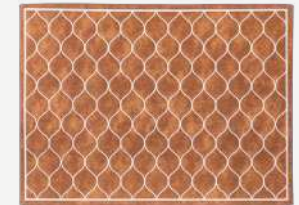

JANE

Placemat
Vegan Leather - Double Sided
Rectangular 33x45 cm (13x18 In)

**ZZ0520
TOBACCO**