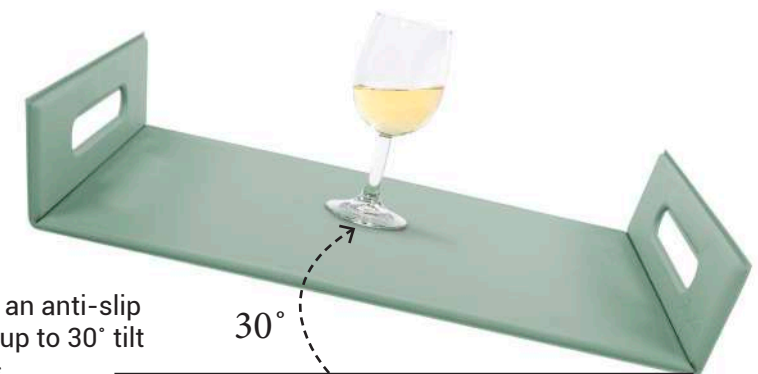

Features an anti-slip function up to 30° tilt position*

* maximum inclination tested with light weighted wide surface objects.