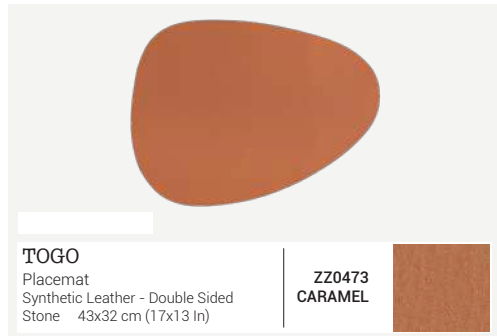

**ZZ0435
CAMEL**

TOGO
Placemat
Synthetic Leather - Double Sided
Oval 33x47 cm (13x18.5 In)

**ZZ0436
CAMEL**

TOGO
Placemat
Synthetic Leather - Double Sided
Round ø 38 cm (15 In)

**ZZ0474
CAMEL**

TOGO
Placemat
Synthetic Leather - Double Sided
Stone 43x32 cm (17x13 In)