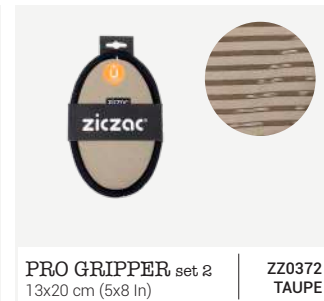

ZZ0368
RED

ZZ0369
RED

ZZ0386 TAUPE

ZZ0386 GREY

ZZ0385 TAUPE

ZZ0385 GREY