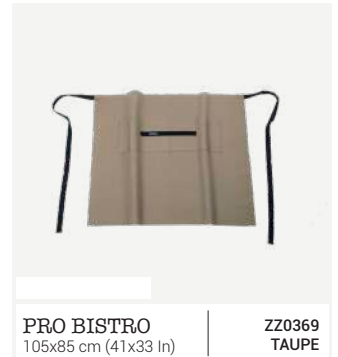

PRO BISTRO
105x85 cm (41x33 In) | ZZ0369
GREY