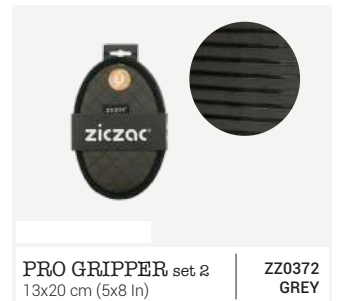

PRO BISTRO
105x85 cm (41x33 In) | ZZ0369
TAUPE