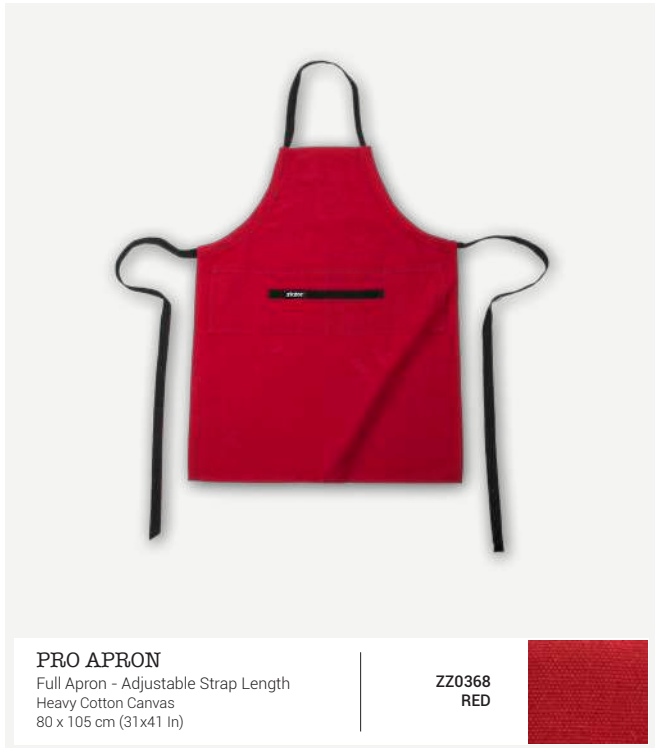

ZZ0368
RED

ZZ0369
RED

ZZ0386 TAUPE

ZZ0386 GREY

ZZ0385 TAUPE

ZZ0385 GREY