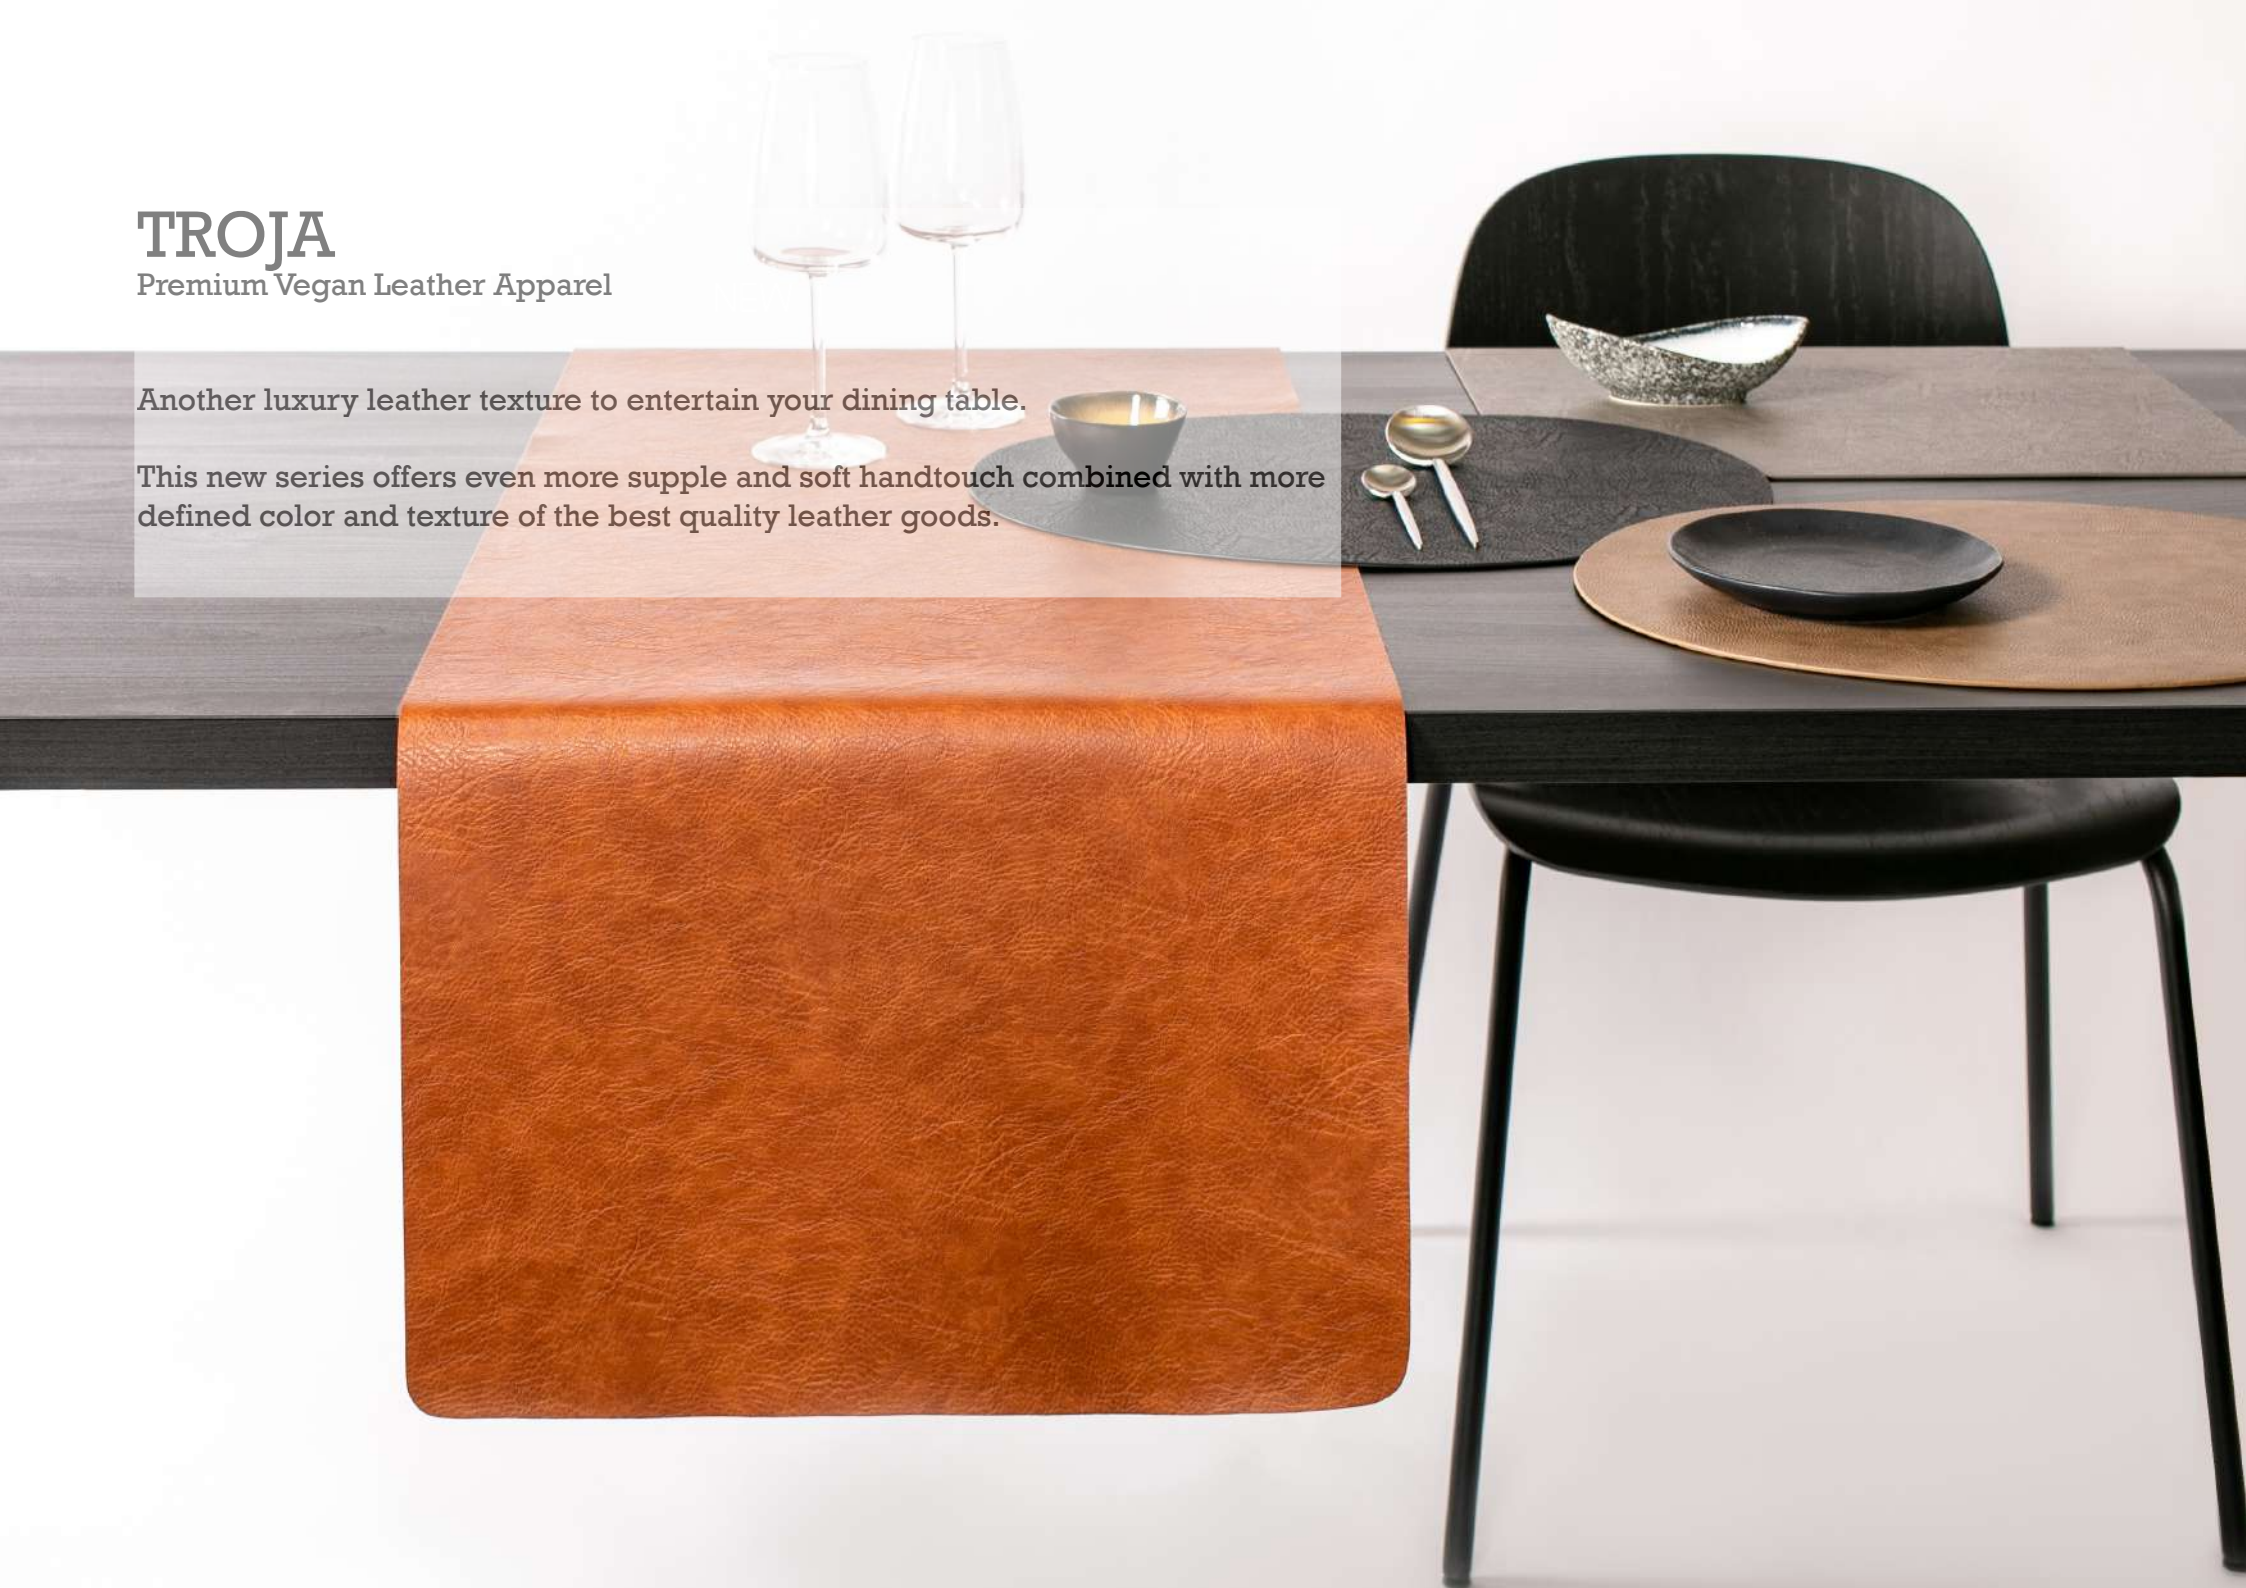

TROJA

Premium Vegan Leather Apparel

Another luxury leather texture to entertain your dining table.

This new series offers even more supple and soft handtouch combined with more defined color and texture of the best quality leather goods.