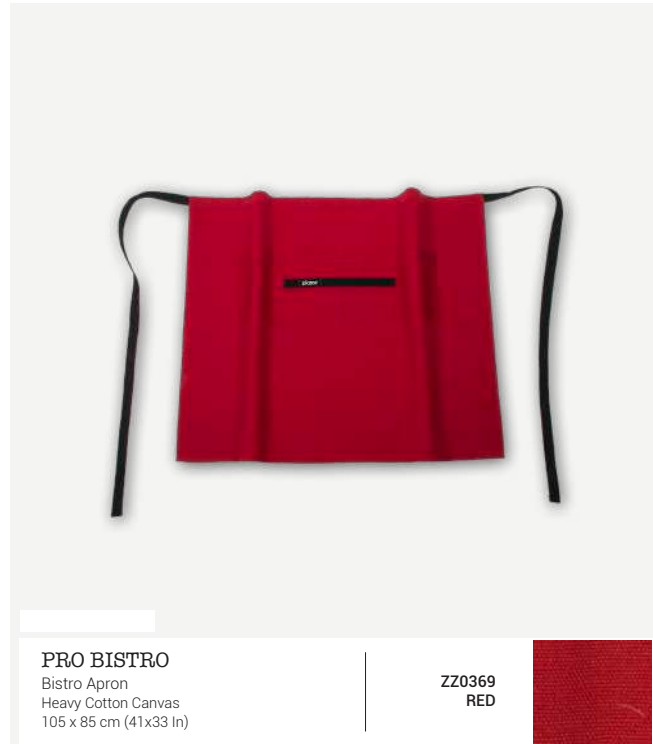

PRO APRON
Full Apron - Adjustable Strap Length
Heavy Cotton Canvas
80 x 105 cm (31x41 In)

ZZ0368
RED

PRO APRON
80 x 105 cm (31x41 In) | ZZ0368
GREY

PRO APRON
80 x 105 cm (31x41 In) | ZZ0368
TAUPE

PRO BISTRO
Bistro Apron
Heavy Cotton Canvas
105 x 85 cm (41x33 In)

ZZ0369
RED

PRO BISTRO
105x85 cm (41x33 In) | ZZ0369
GREY

PRO BISTRO
105x85 cm (41x33 In) | ZZ0369
TAUPE

PRO GLOVES
18x35 cm (7x14 In) | ZZ0370
RED

PRO GLOVES
18x35 cm (7x14 In) | ZZ0370
TAUPE

PRO GLOVES
18x35 cm (7x14 In) | ZZ0370
GREY