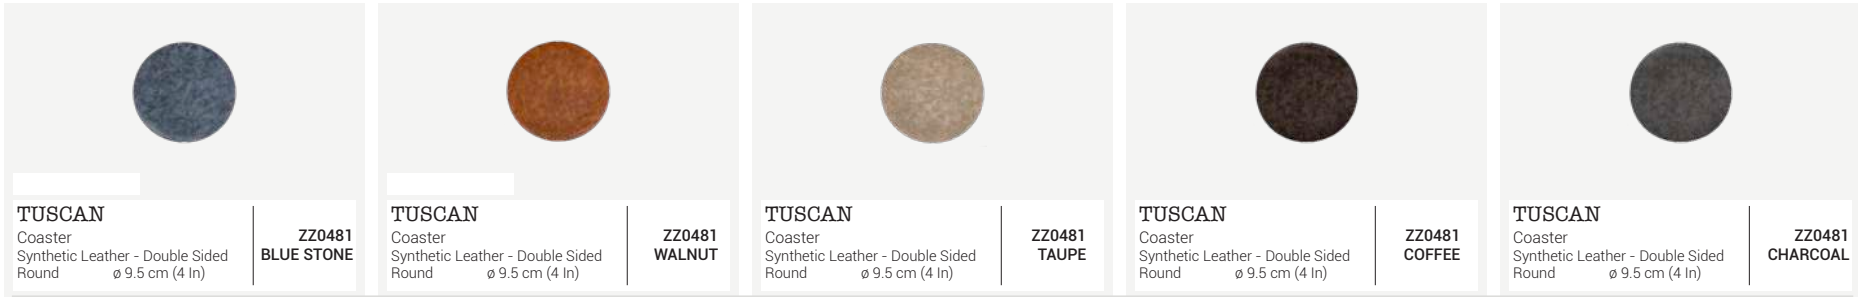

Apron
Synthetic Leather - Fleece Backing
70x90 cm (27.5x35.5 In)

**ZZ0482
CHARCOAL**

TUSCAN

Apron
Synthetic Leather - Fleece Backing
70x90 cm (27.5x35.5 In)

**ZZ0482
TAUPE**

TUSCAN
Coaster
Synthetic Leather - Double Sided
Round ø 9.5 cm (4 In)
ZZ0481
BLUE STONE