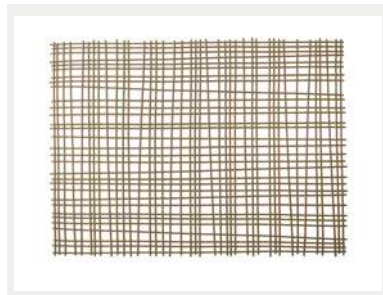

GRILL
Placemat
100 PVC
ø 38 cm (15 In)

ZZ0377
GREY

GRILL
Placemat
100 PVC
ø 38 cm (15 In)

ZZ0377
GREY

GRILL
Placemat
100 PVC
ø 38 cm (15 In)

ZZ0377
GREY

GRILL
Placemat
100 PVC
ø 38 cm (15 In)

ZZ0377
GREY