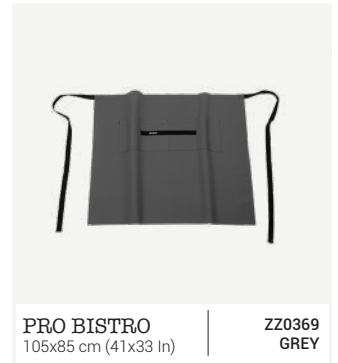

ZZ0368
RED

ZZ0369
RED

ZZ0386 TAUPE

ZZ0386 GREY

ZZ0385 TAUPE

ZZ0385 GREY