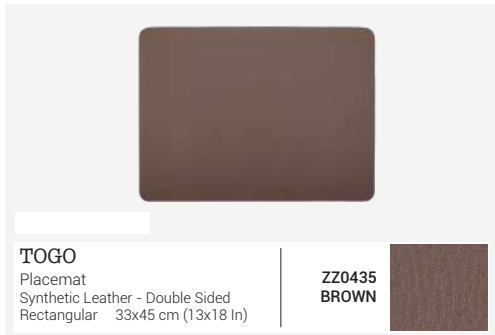

TOGO
Placemat
Synthetic Leather - Double Sided
Rectangular 33x45 cm (13x18 In)

**ZZ0435
BROWN**