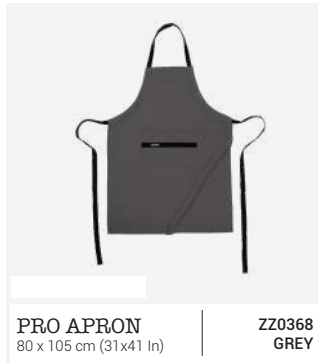

ZZ0368
RED

ZZ0369
RED

ZZ0386 TAUPE

ZZ0386 GREY

ZZ0385 TAUPE

ZZ0385 GREY